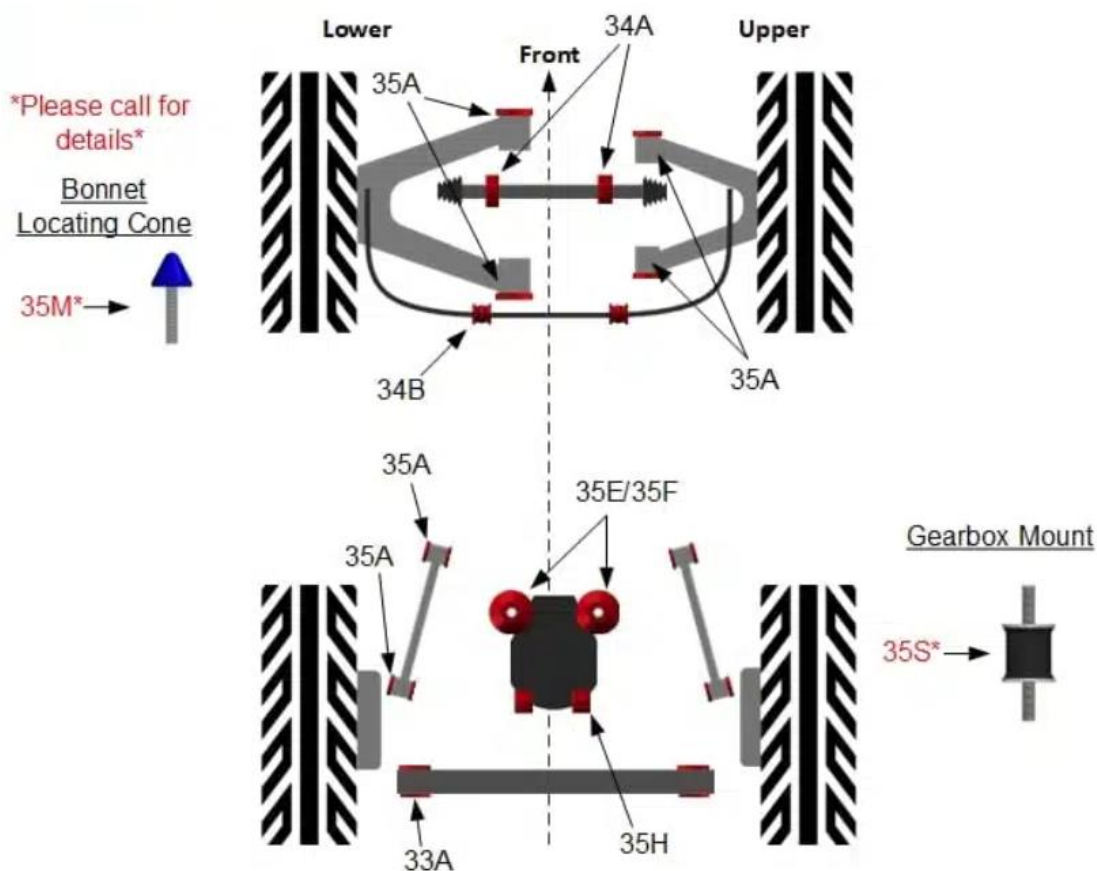

Polybush®

SUSPENSION BUSH KIT

PERFORMANCE RED KIT35

GT6 Mk2

GT6 Mk3 to KE/KF20,000

Vitesse Mk2

Part Number: **RG1308R**

QUALITY PARTS AND ACCESSORIES